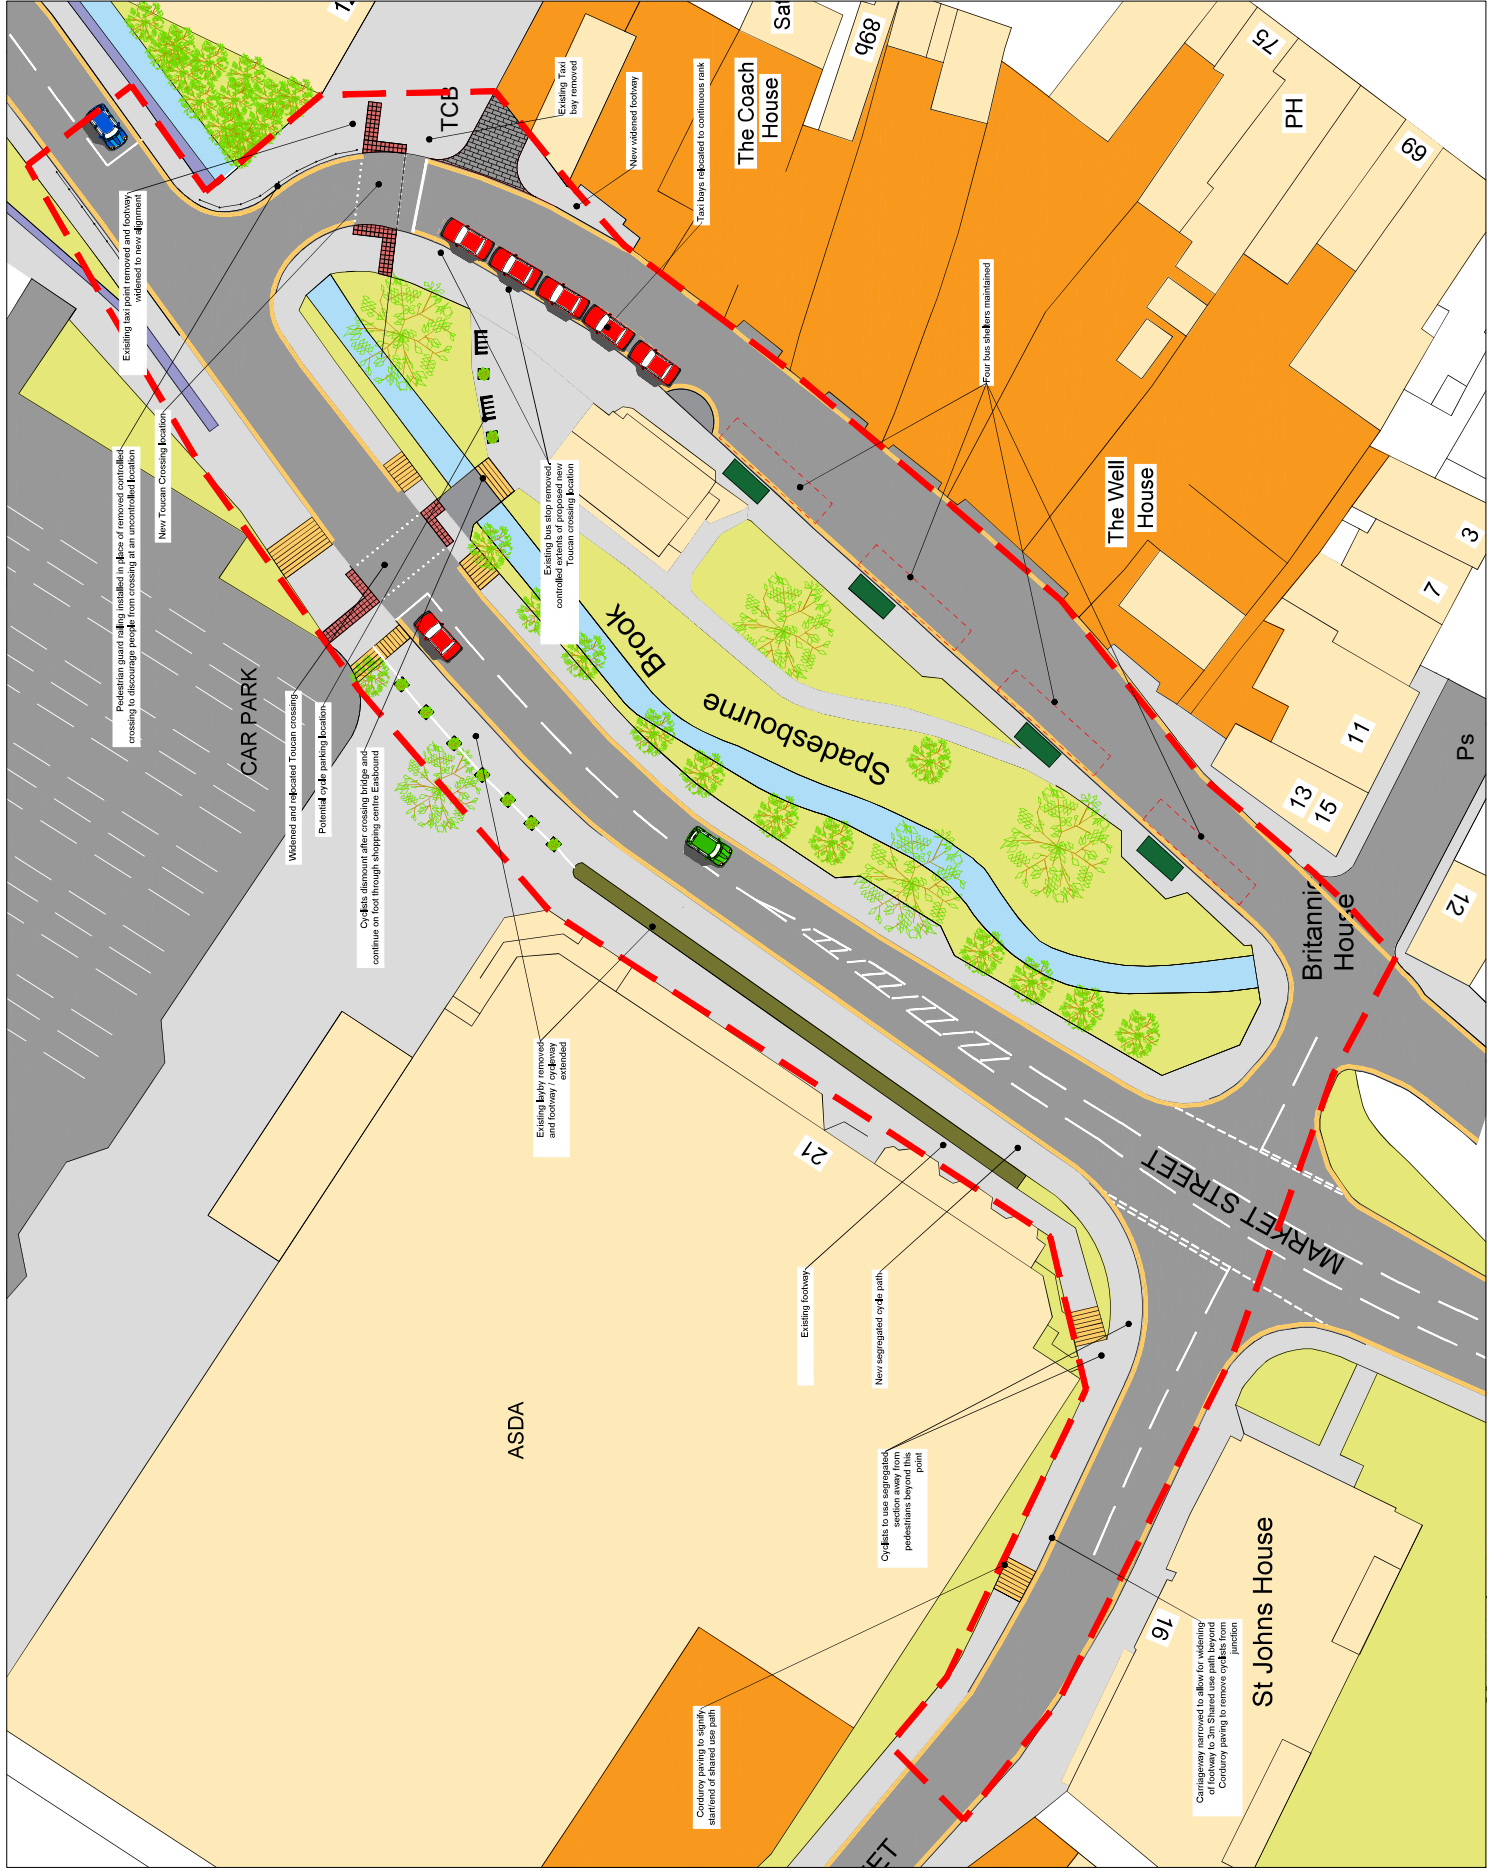

KEY:

SITE BOUNDARY

No	By	Date	Issue	Description

Worcestershire
highways

Project
NPfF
BROMSGROVE

Drawing
CONCEPT PLAN
MARKET STREET

Drawn by	Date	Checked by	Date	Approved by	Date	Revision
	10/03/18					

NPfF - WCC - C003d

Drawing Scale: 1:500 @ A1